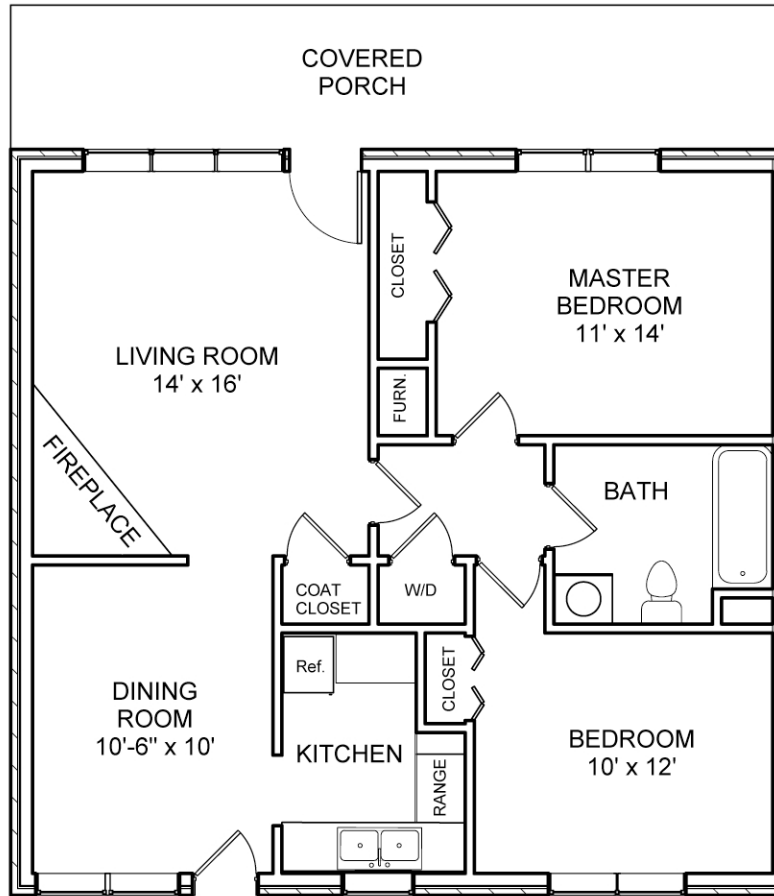

# 2 BEDROOM APARTMENT

DIMENSIONS ARE APPROXIMATE - FOR ILLUSTRATION PURPOSES ONLY

## APARTMENT FEATURES

- FIREPLACE
- GAS CENTRAL HEAT
- ELECTRIC CENTRAL AIR
- STACK WASHER/DRYER
- DISHWASHER
- MICROWAVE
- RANGE W/SELF CLEAN OVEN
- REFRIGERATOR W/ICE MAKER
- SEPERATE STORAGE

RENT \_\_\_\_\_ BEGINNING \_\_\_\_\_ UNIT NO. \_\_\_\_\_

## Kenmore Park Apartments

Floor Plan - Approx. 942 sq ft.

[www.barnwellandjones.com](http://www.barnwellandjones.com)

Drawing by: Wassenaar Design Group